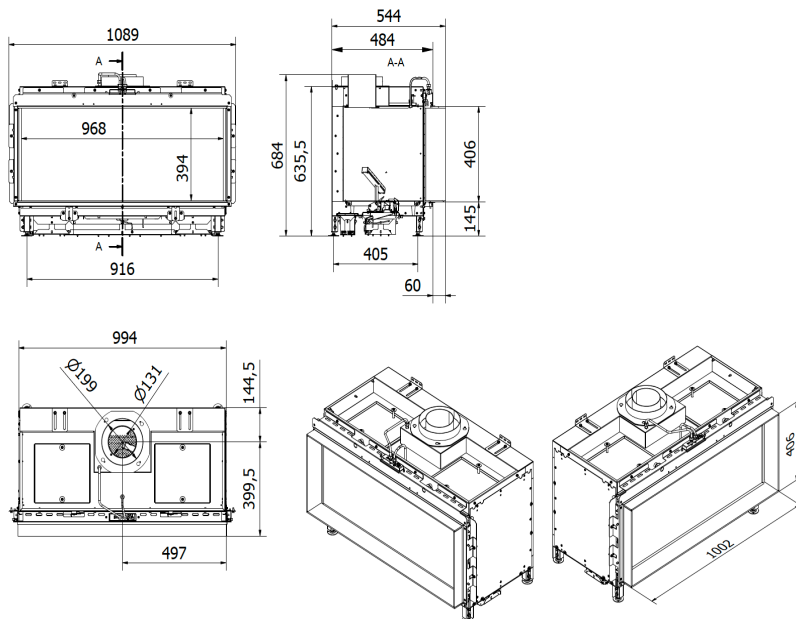

PRIS: 93.900 kr

Detta ex.:

kr

Without frame

With frame