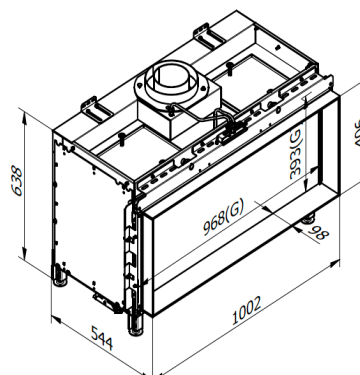

PRIS: 93.900 kr

Detta ex.:

kr

Without frame

With frame