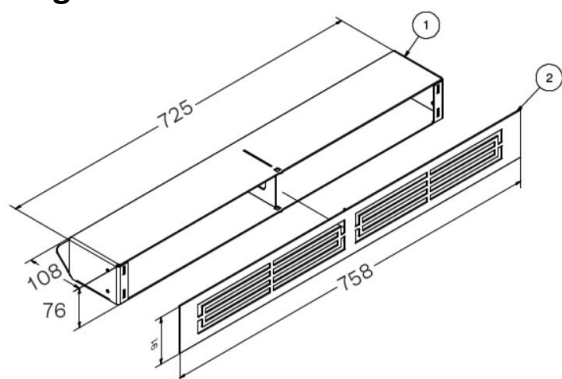

Large

Utvändiga mått

Large / 231cm²

B = 758mm

H = 91mm

D = 108mm

Svart: 3150 kr

Art.nr.

RA20-0008-050190

Vit: 3150 kr

Art.nr.

RA20-0008-050170