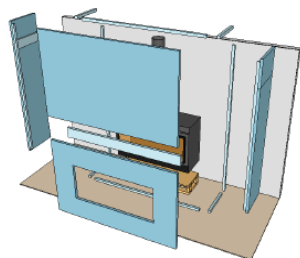

KS-plattan med tillbehör

KS byggplatta är tillverkat av icke brännbart material, **kalciumpulver**, och används till fribyggda omramningar kring våra insatser. KS byggplatta kan även användas med fördel som brandvägg.

KS - Plattan	Art.nr.11937	122x100x5 cm	1490 kr
KS - Plattan	Art.nr. 300086	122x100x3 cm	1050 kr
KS konstruktionslim	Art.nr.11936	1 kg	180 kr