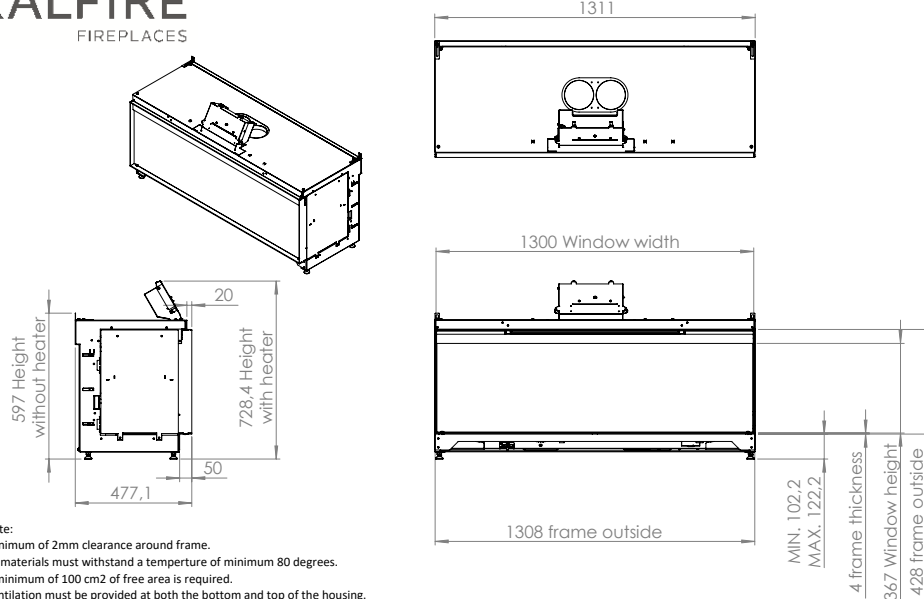

Spismiljö

KALFIRE

FIREPLACES

E-ONE 130 F

A

Tekniska data

Vikt:	± 95 kg
Bredd:	1100 mm
Djup:	492 mm
Höjd:	748 mm
Effekt:	0,1 kW
(2kW med värmefläkt)	

Tillval

Mått

KALFIRE
FIREPLACES

KALFIRE
FIREPLACES

E-ONE 130 F

Note:
Minimum of 2mm clearance around frame.
All materials must withstand a temperature of minimum 80 degrees.
A minimum of 100 cm² of free area is required.
Ventilation must be provided at both the bottom and top of the housing.
No rights can be derived from this drawing.