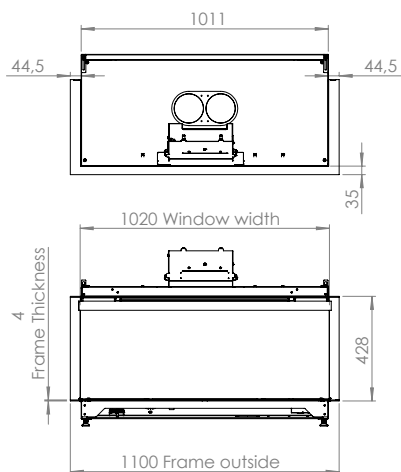

Spismiljö

KALFIRE

FIREPLACES

E-ONE 100 S

Tekniska data

Vikt:	± 95 kg
Bredd:	1100 mm
Djup:	492 mm
Höjd:	748 mm
Effekt:	0,1 kW
(2kW med värmefläkt)	

Tillval

Dual flame technology	11.800 kr
Inredning Design-botten	3.400 kr
Värmefläkt	5.900 kr
(Går ej att efterbeställa)	
Hotell switch	390 kr

Note:

- Minimum of 2mm clearance around frame.
- All materials must withstand a temperature of minimum 80 degrees.
- A minimum of 100 cm² of free area is required.
- Ventilation must be provided at both the bottom and top of the housing.
- No rights can be derived from this drawing.

All dimensions in mm. Modifications under reserve.

7-2-2024 sheet 1 / 1

© All rights reserved. This drawing is sole property of Kal-fire. No part of this drawing may be reproduced, or published, in any form or in any way without prior written permission from Kal-fire.