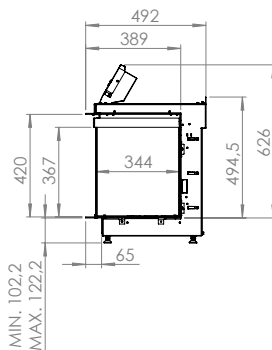

Spismiljö

KALFIRE

FIREPLACES

E-ONE 100 S

Tekniska data

Vikt:	± 95 kg
Bredd:	1100 mm
Djup:	492 mm
Höjd:	748 mm
Effekt:	0,1 kW
(2kW med värmefläkt)	

Tillval

Dual flame technology	11.800 kr
Inredning Design-botten	3.400 kr
Värmefläkt	5.900 kr
(Går ej att efterbeställa)	
Hotell switch	390 kr

Note:

- Minimum of 2mm clearance around frame.
- All materials must withstand a temperature of minimum 80 degrees.
- A minimum of 100 cm² of free area is required.
- Ventilation must be provided at both the bottom and top of the housing.
- No rights can be derived from this drawing.

All dimensions in mm. Modifications under reserve.

7-2-2024 sheet 1 / 1

© All rights reserved. This drawing is sole property of Kal-fire. No part of this drawing may be reproduced, or published, in any form or in any way without prior written permission from Kal-fire.