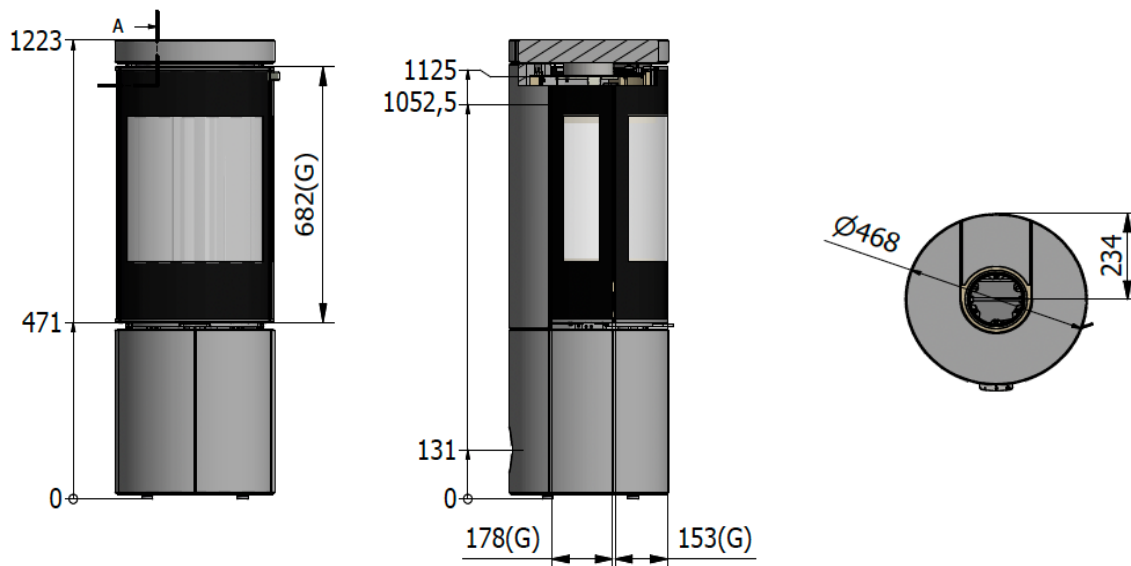

JUNO L 120 (SST + PS) with side glass
 Dimensions drawing

RAIS®

JUNO L 120 (SST + PS) without side glass
 Dimensions drawing

RAIS®