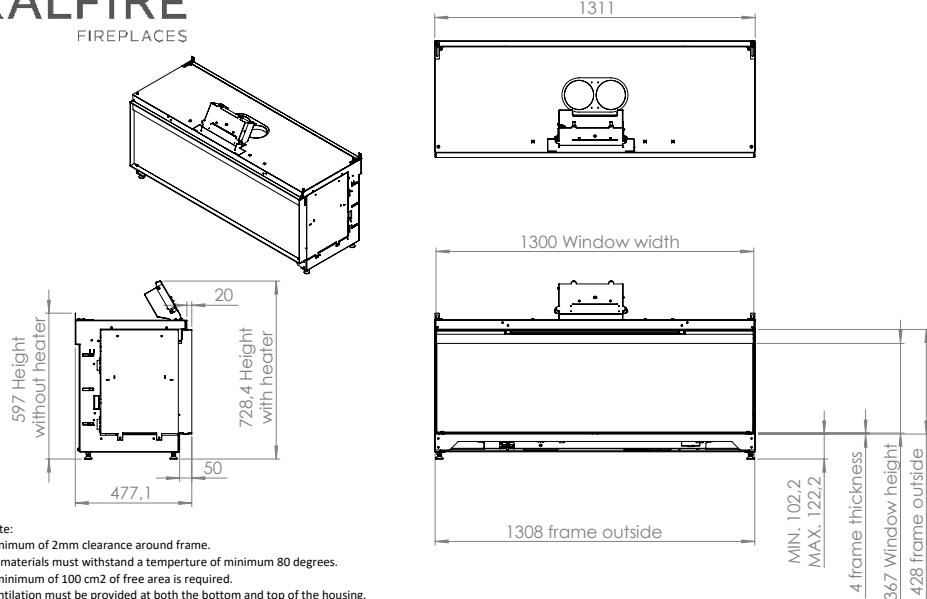

Spismiljö

KALFIRE

FIREPLACES

E-ONE 130 F

A

Tekniska data

Vikt:	± 95 kg
Bredd:	1100 mm
Djup:	492 mm
Höjd:	748 mm
Effekt:	0,1 kW
(2kW med värmefläkt)	

Tillval

130 F

Mått

KALFIRE
FIREPLACES

KALFIRE
FIREPLACES

E-ONE 130 F

Note:
Minimum of 2mm clearance around frame.
All materials must withstand a temperature of minimum 80 degrees.
A minimum of 100 cm² of free area is required.
Ventilation must be provided at both the bottom and top of the housing.
No rights can be derived from this drawing.