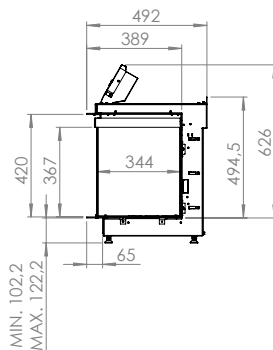

Spismiljö

KALFIRE

FIREPLACES

E-ONE 100 S

Tekniska data

Vikt:	± 95 kg
Bredd:	1100 mm
Djup:	492 mm
Höjd:	748 mm
Effekt:	0,1 kW
(2kW med värmefläkt)	

Tillval

Dual flame technology	11.300 kr
Inredning Design-botten	2.900 kr
Värmefläkt	5.600 kr
(Går ej att efterbeställa)	
Hotell switch	390 kr

- Note:
- Minimum of 2mm clearance around frame.
 - All materials must withstand a temperature of minimum 80 degrees.
 - A minimum of 100 cm² of free area is required.
 - Ventilation must be provided at both the bottom and top of the housing.
 - No rights can be derived from this drawing.

All dimensions in mm. Modifications under reserve.

7-2-2024 sheet 1 / 1

© All rights reserved. This drawing is sole property of Kal-fire. No part of this drawing may be reproduced, or published, in any form or in any way without prior written permission from Kal-fire.