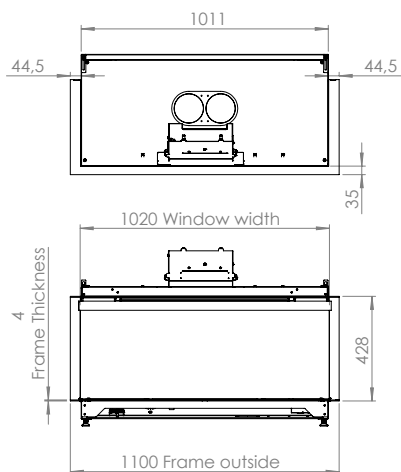

Spismiljö

KALFIRE

FIREPLACES

E-ONE 100 S

Tekniska data

Vikt:	± 95 kg
Bredd:	1100 mm
Djup:	492 mm
Höjd:	748 mm
Effekt:	0,1 kW
(2kW med värmefläkt)	

Tillval

Dual flame technology	11.300 kr
Inredning Design-botten	2.900 kr
Värmefläkt	5.600 kr
(Går ej att efterbeställa)	
Hotell switch	390 kr

- Note:
- Minimum of 2mm clearance around frame.
 - All materials must withstand a temperature of minimum 80 degrees.
 - A minimum of 100 cm² of free area is required.
 - Ventilation must be provided at both the bottom and top of the housing.
 - No rights can be derived from this drawing.

All dimensions in mm. Modifications under reserve.

7-2-2024 sheet 1 / 1

© All rights reserved. This drawing is sole property of Kal-fire. No part of this drawing may be reproduced, or published, in any form or in any way without prior written permission from Kal-fire.